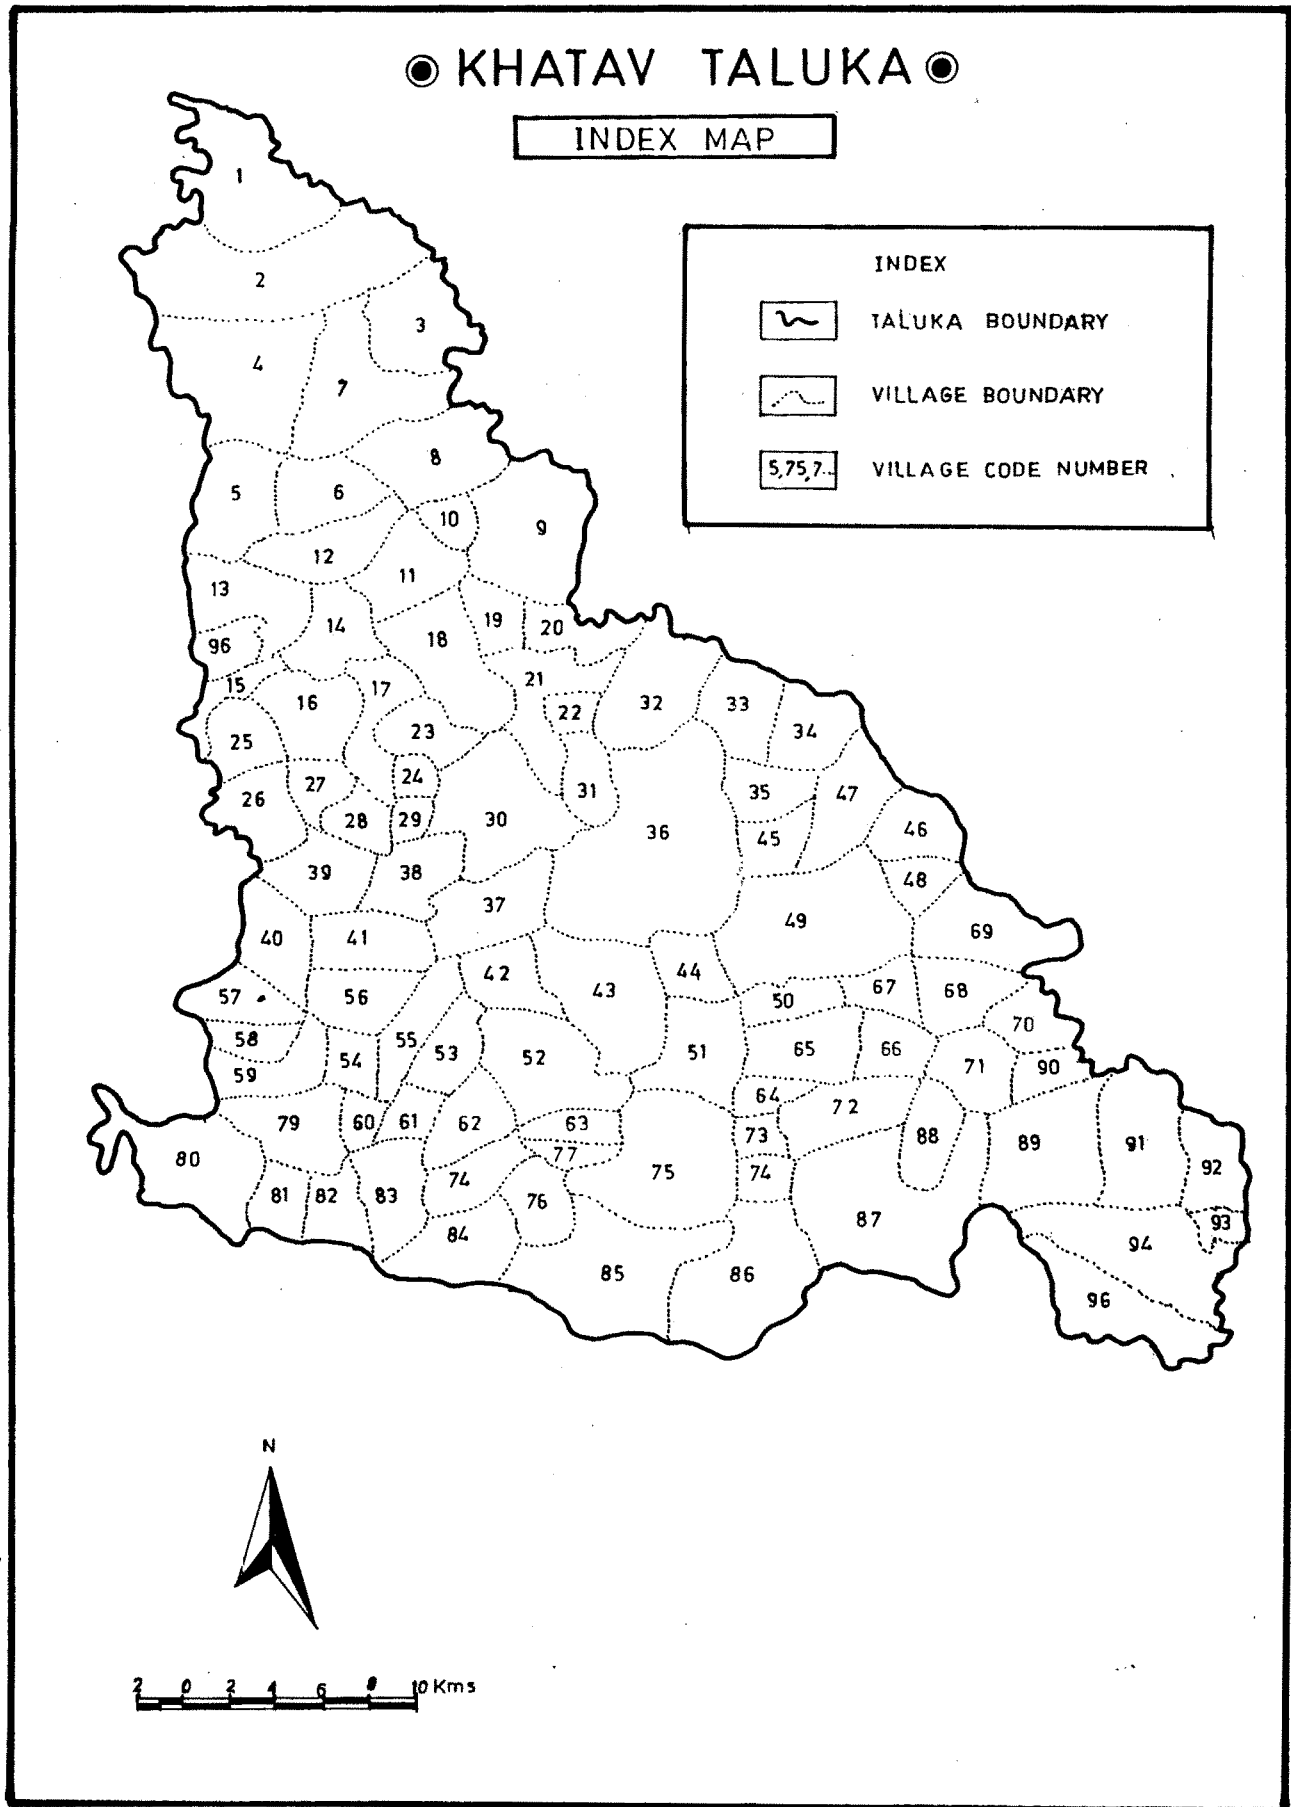

FIG. 1. 1

LIST OF VILLAGES IN KHATAV TALUKA (INDEX MAP)

Code No.	Village	Code No.	Village
1	Mol	25	Jamb
2	Diskal	26	Amberi
3	Rajapur	27	Kokarale
4	Lalgun	28	Bhosare
5	Vardhangad	29	Loni
6	Ner	30	Kuroli
7	Budh	31	Vakeshwar
8	Vetane	32	Pedgaon
9	Nidhal	33	Mandve
10	Umbarmale	34	Tadewale
11	Katgun	35	Hingane
12	Pusegaon	36	Vaduj
13	Visapur	37	Kumthe
14	Khatgun	38	Varud
15	Rameshwar	39	Jaygaon
16	Jakhangaon	40	Nandoshi
17	Bhandewadi	41	Aundh
18	Khatav	42	Gopuj
19	Dharpudi	43	Gursale
20	Darjai	44	Nadhaval
21	Daruj	45	Dalmodi
22	Sundarpur	46	Dambewadi
23	Husenpur	47	Bombale
24	Vadkhal	48	Yelamarwadi