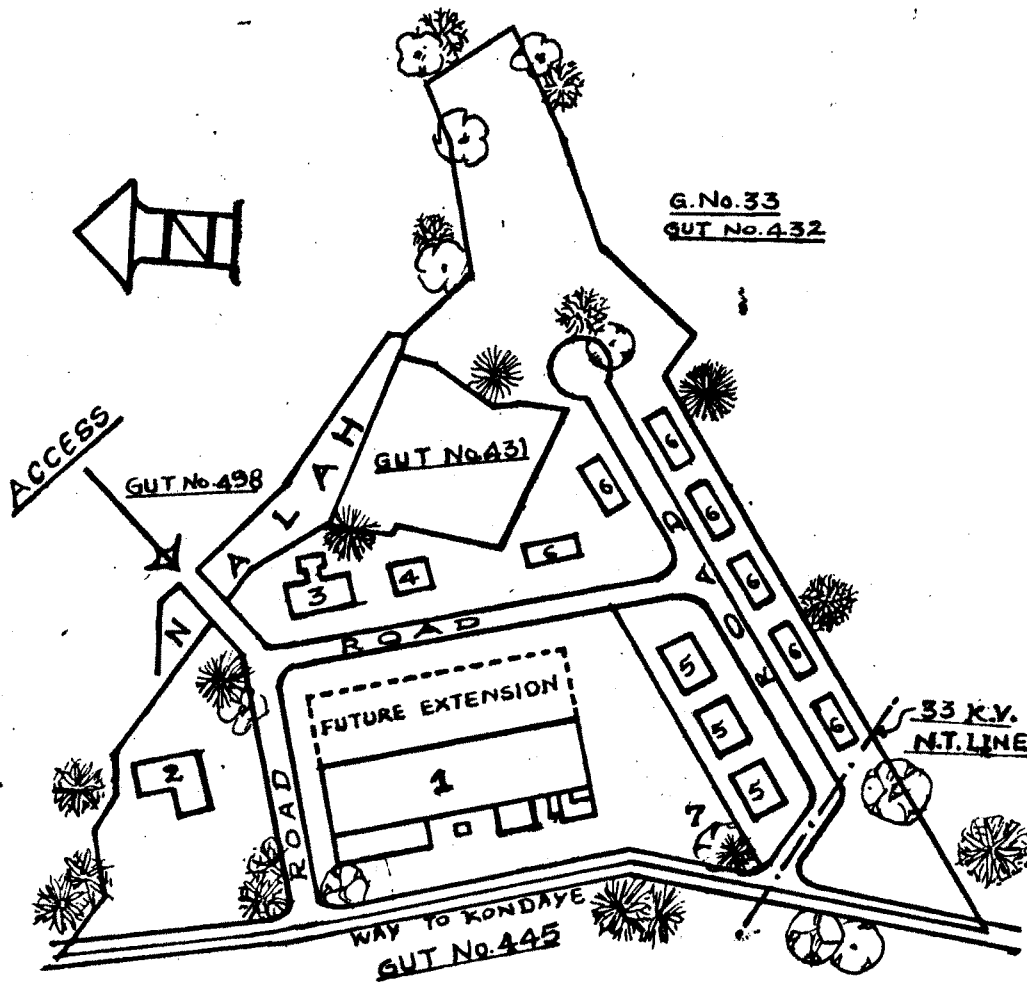

APPENDIX - III

INDEX

1. FACTORY BUILDING
2. OFFICE
3. GUEST HOUSE
4. M.D.'S BUNGALOW
5. OFFICERS BUNGALOWS
6. STAFF QUARTERS
7. RAW MATERIAL YARD

SAHYADRI SILICON GLASS WORKS LTD.

OFFICE ADDRESS : 548 E. Vyapar Peth  
Kolhapur. Ph: 712

FACTORY SITE : Karul, TAL: KANKAVLI.

DIST: SINDHUDURG.