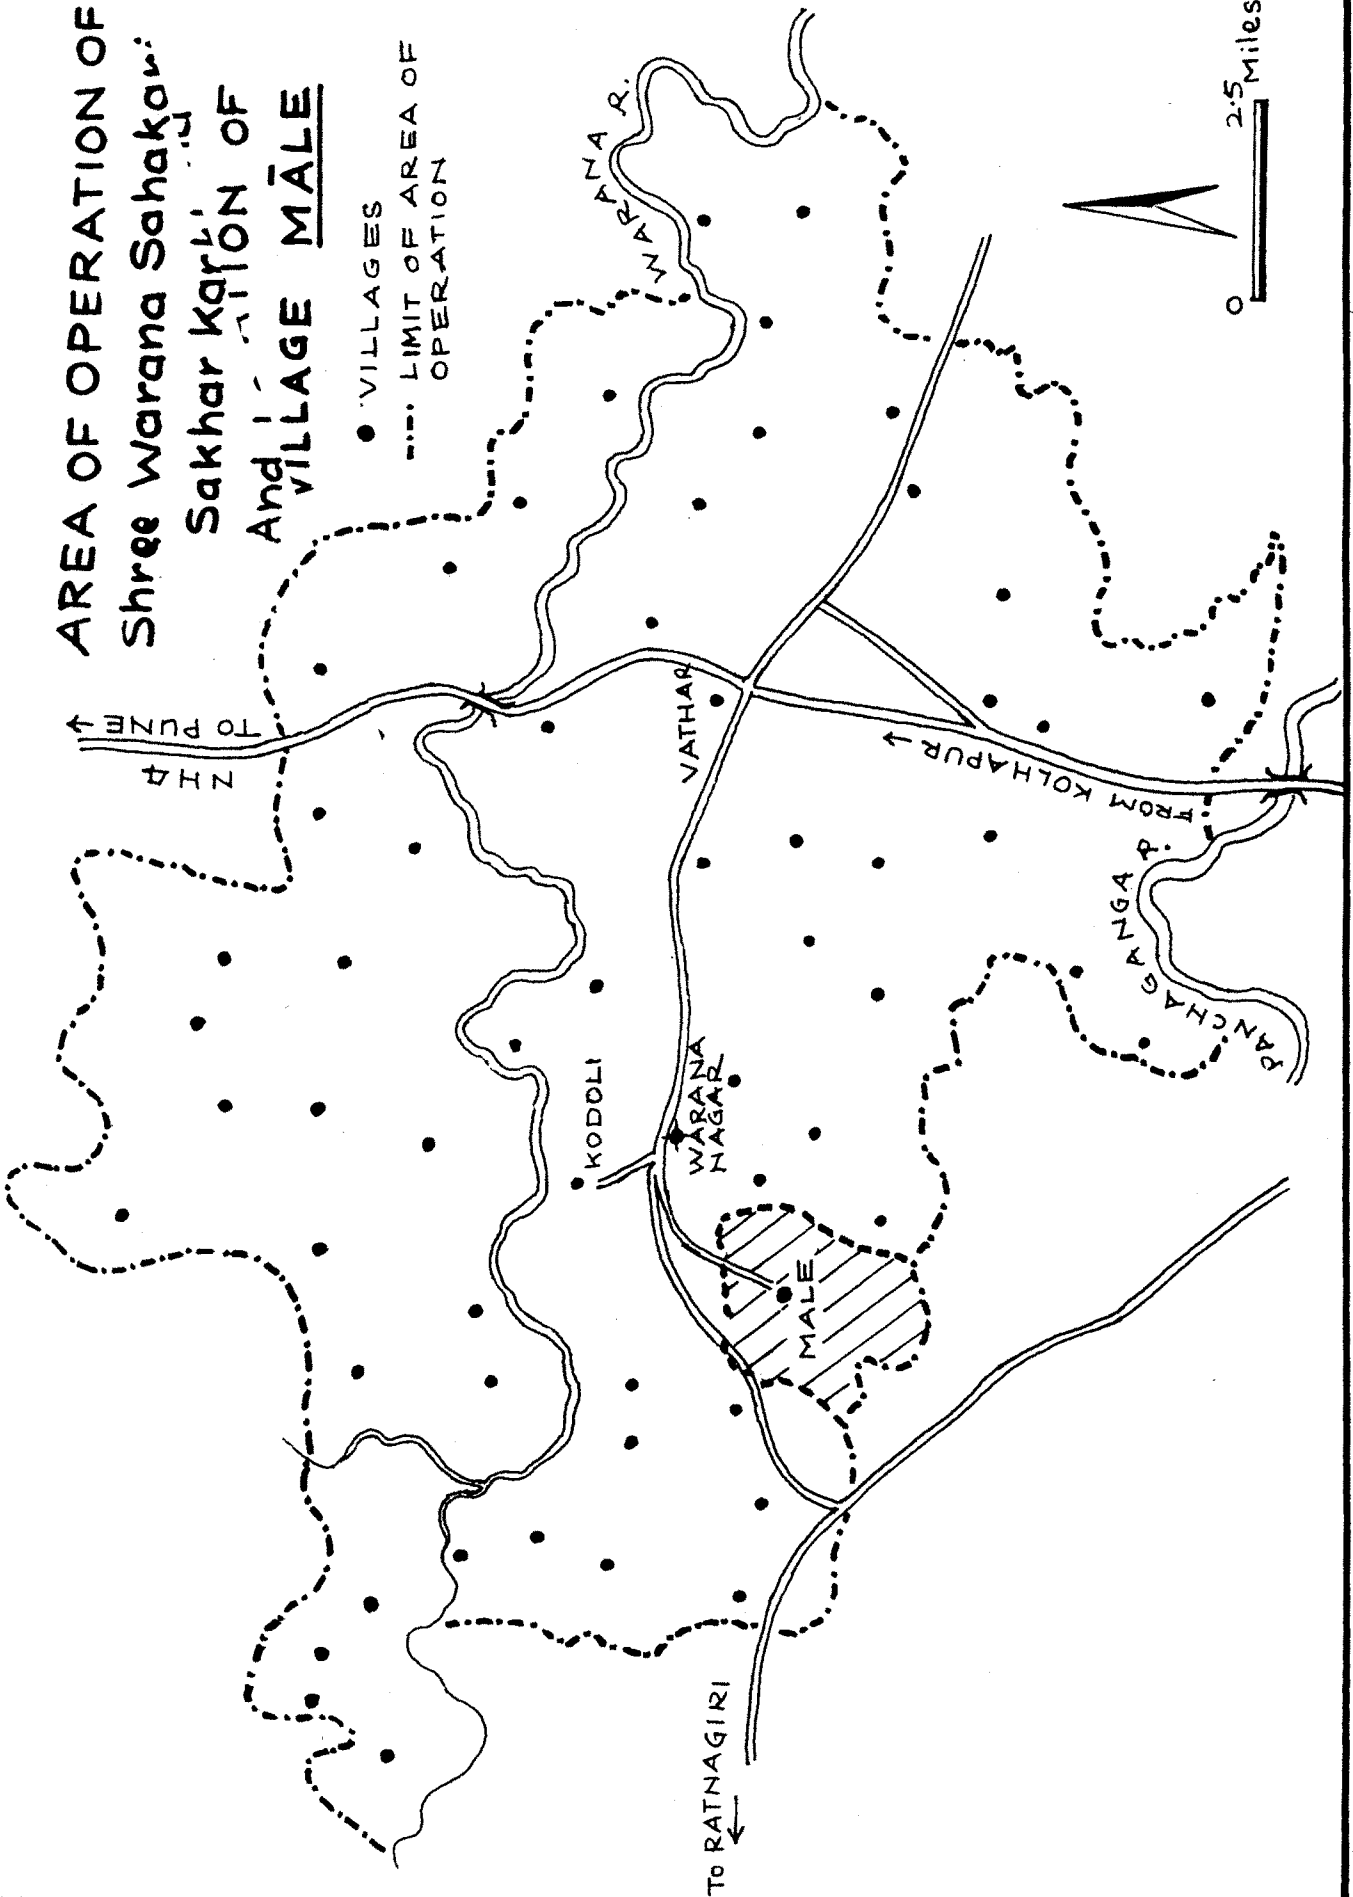

*/**/***/***/***/***/***/***/***/***/***/***/***/***/***/*

A P P E N D I X 'B'

M A P S
=====

*/**/***/***/***/***/***/***/***/***/***/***/***/***/***/*

LOCATION MAP- MĀLE

KOLHAPUR DISTRICT

AREA OF OPERATION OF
Shree Warana Sahakar
Sakhar Karbhi
And
VILLAGE MĀLE

● VILLAGES
- - - - - LIMIT OF AREA OF
OPERATION

0 2.5 Miles