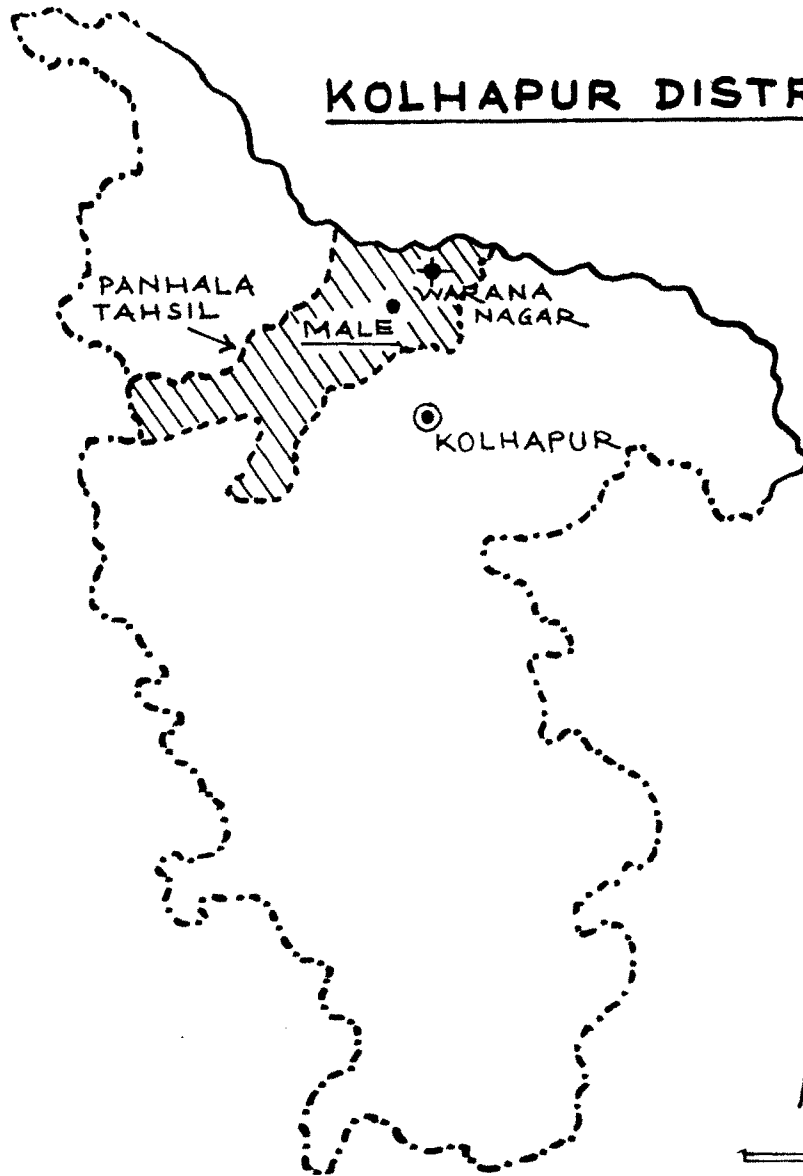

*/**/***/***/***/***/***/***/***/***/***/***/***/***/***/*

A P P E N D I X 'B'

M A P S
=====

*/**/***/***/***/***/***/***/***/***/***/***/***/***/***/*

LOCATION MAP- MĀLE

KOLHAPUR DISTRICT

AREA OF OPERATION OF
Shree Warana Sahakar
Sakhar Karbhi
And
VILLAGE MĀLE

● VILLAGES
- - - - - LIMIT OF AREA OF
OPERATION

0 2.5 Miles